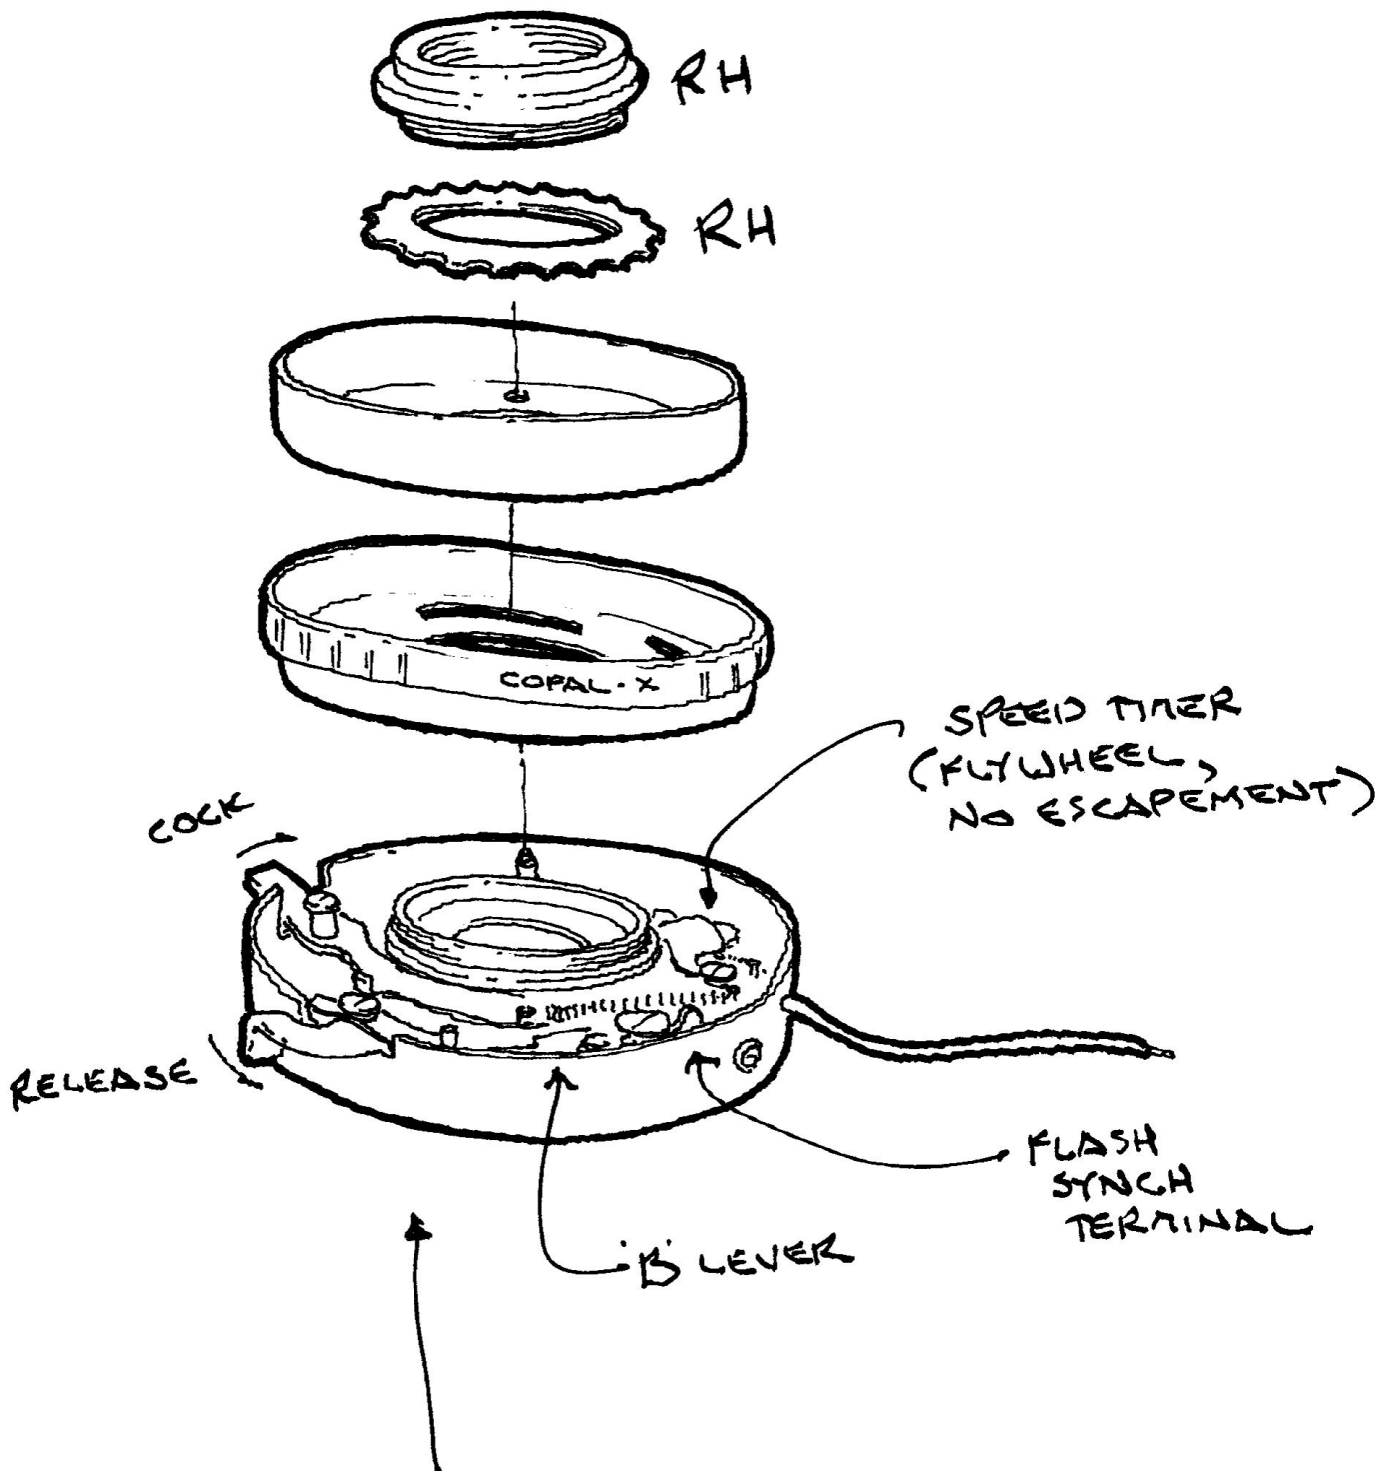

OLYMPUS PEN (ORIGINAL MODEL)

4 SCREWS FROM BEHIND
ATTACH SHUTTER TO BODY

"B" Lever

Flash Synch Contact

Shutter release

Timing gear return