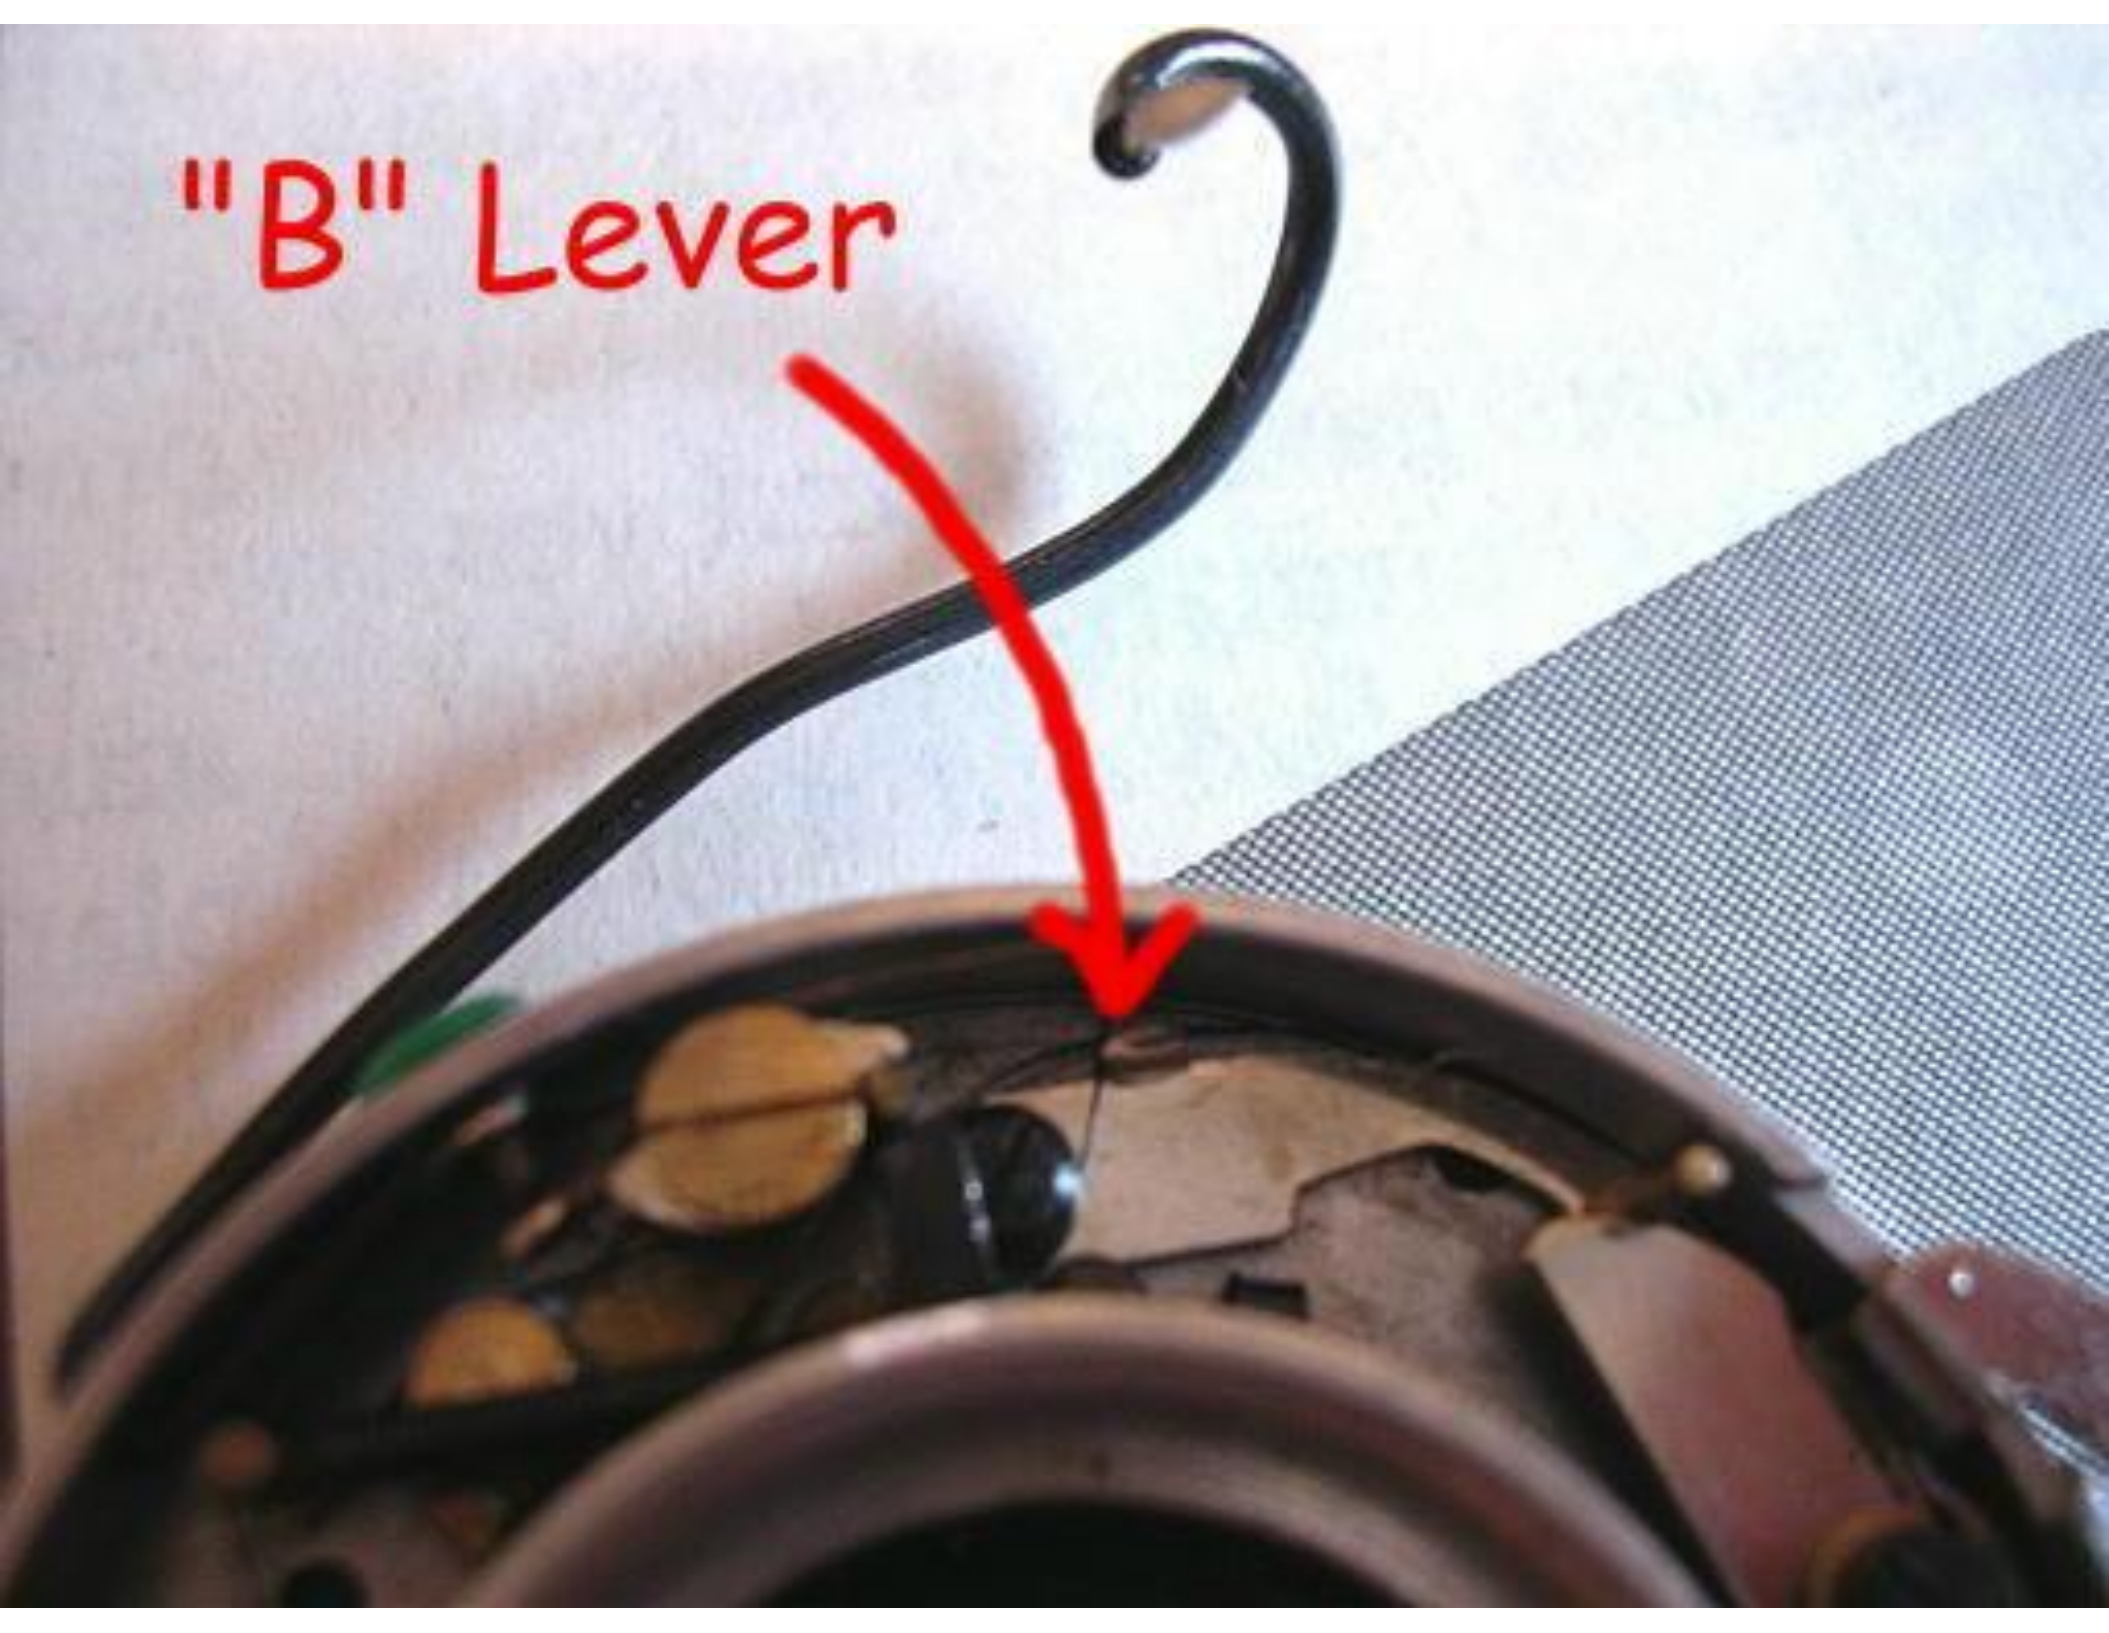

OLYMPUS PEN (ORIGINAL MODEL)

4 SCREWS FROM BEHIND
ATTACH SHUTTER TO BODY

"B" Lever

Flash Synch Contact

Shutter release

Timing gear return