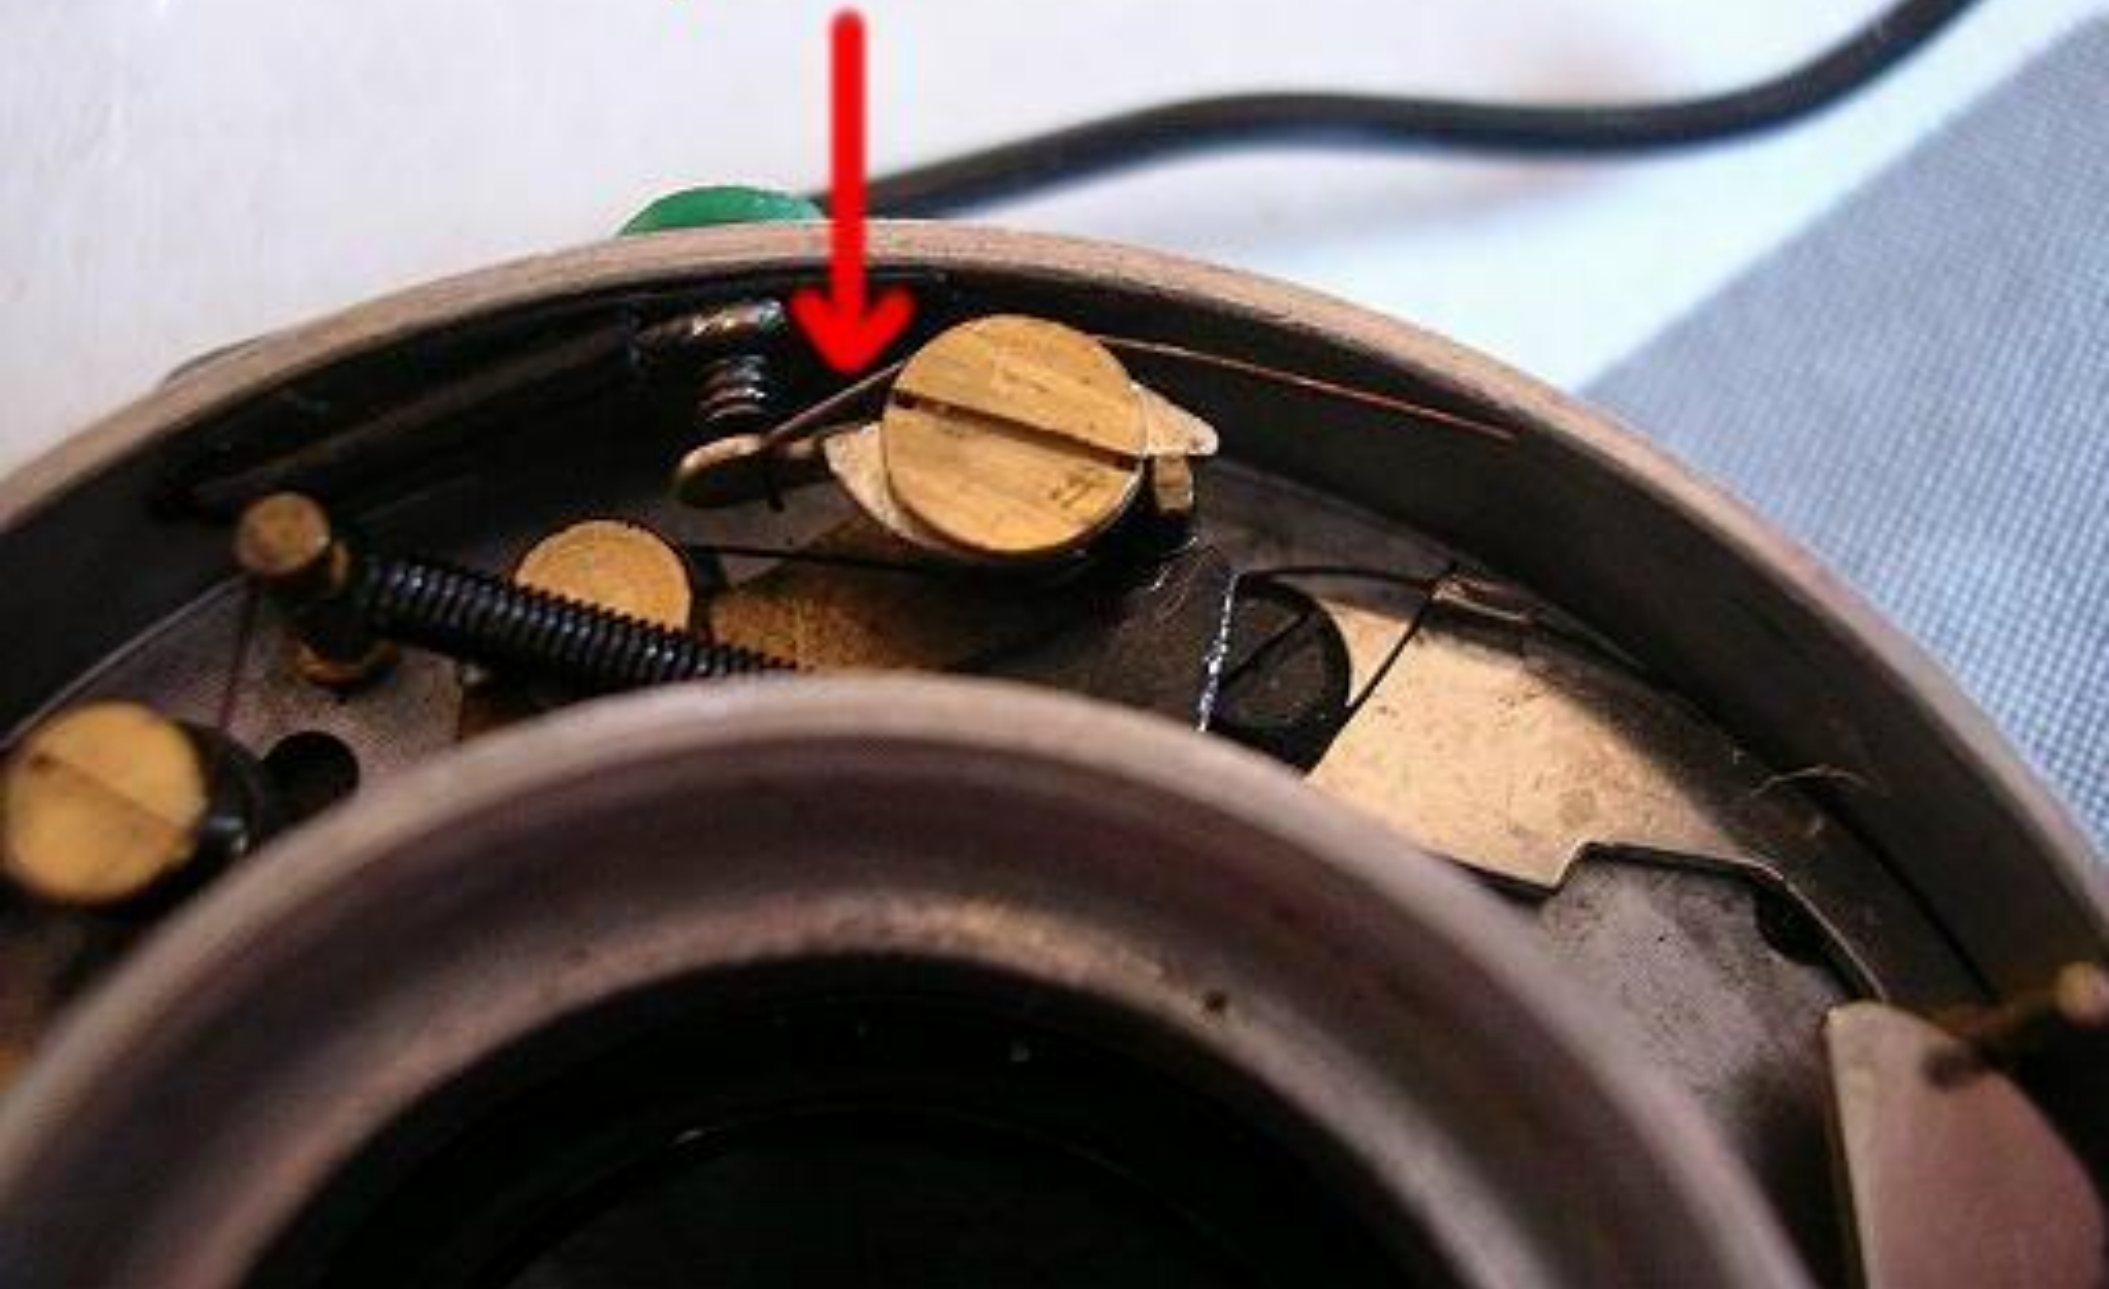

OLYMPUS PEN (ORIGINAL MODEL)

4 SCREWS FROM BEHIND
ATTACH SHUTTER TO BODY

"B" Lever

Flash Synch Contact

Shutter release

Timing gear return