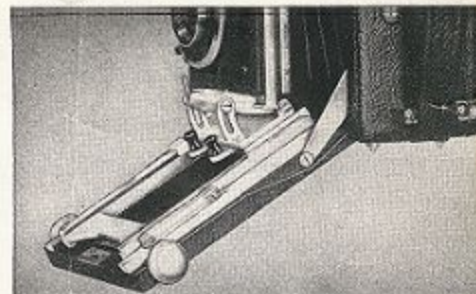

BUSCH

PRECISION PRESSMAN

A sturdy sports finder snaps into position with a simple pull. Push it down and it is out of the way.

To open camera, depress bump on top. Spring action forces the bed to lower slightly so that it can be snapped into 90° position.

A cam compels the arms to lock into true 90° or 115° positions, providing correct, rigid support for camera bed.

By modern engineering methods, only one infinity stop is employed to provide precise placement of lens standard for focusing. Slight finger pressure allows the lens standard to be drawn forward onto the rack at which place it will remain in firm position when released. Right hand knob can be pushed to right to lock standard completely.

Turn knobs on either side for focusing. Focus thus obtained will remain fixed and free from accidental joggling. Additional lock knob is an extra assurance of positive control for work at a fixed distance.

When lens is opened to fullest aperture, brilliant and complete size image appears on ground glass exactly as it will appear on negative.

Lens standard rises more than 1 1/8 inches from normal position to provide correction for exaggerated apparent perspective when photographing buildings, etc. Sliding front can be pushed as much as 1 1/8 inches laterally and then clicked into correct normal placement.

MODEL C

2 1/4" x 3 1/4"

A Product of Skilled American Craftsmanship

For correct footage, super-impose number of plastic scale upon corresponding number of metal scale.

The user of a wide angle lens will appreciate the ease with which arms are depressed and bed lowered to a locked position 25° below regular right angle. A small lever at side of standard tilts lens, giving additional depth of field, correction for wide angle lenses, etc.