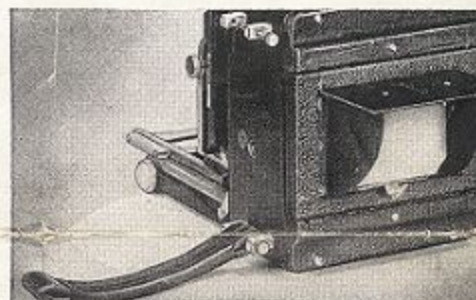

### A Product of Skilled American Craftsmanship

For correct footage, super-impose number of plastic scale upon corresponding number of metal scale.

The user of a wide angle lens will appreciate the ease with which arms are depressed and bed lowered to a locked position 25° below regular right angle. A small lever at side of standard tilts lens, giving additional depth of field, correction for wide angle lenses, etc.