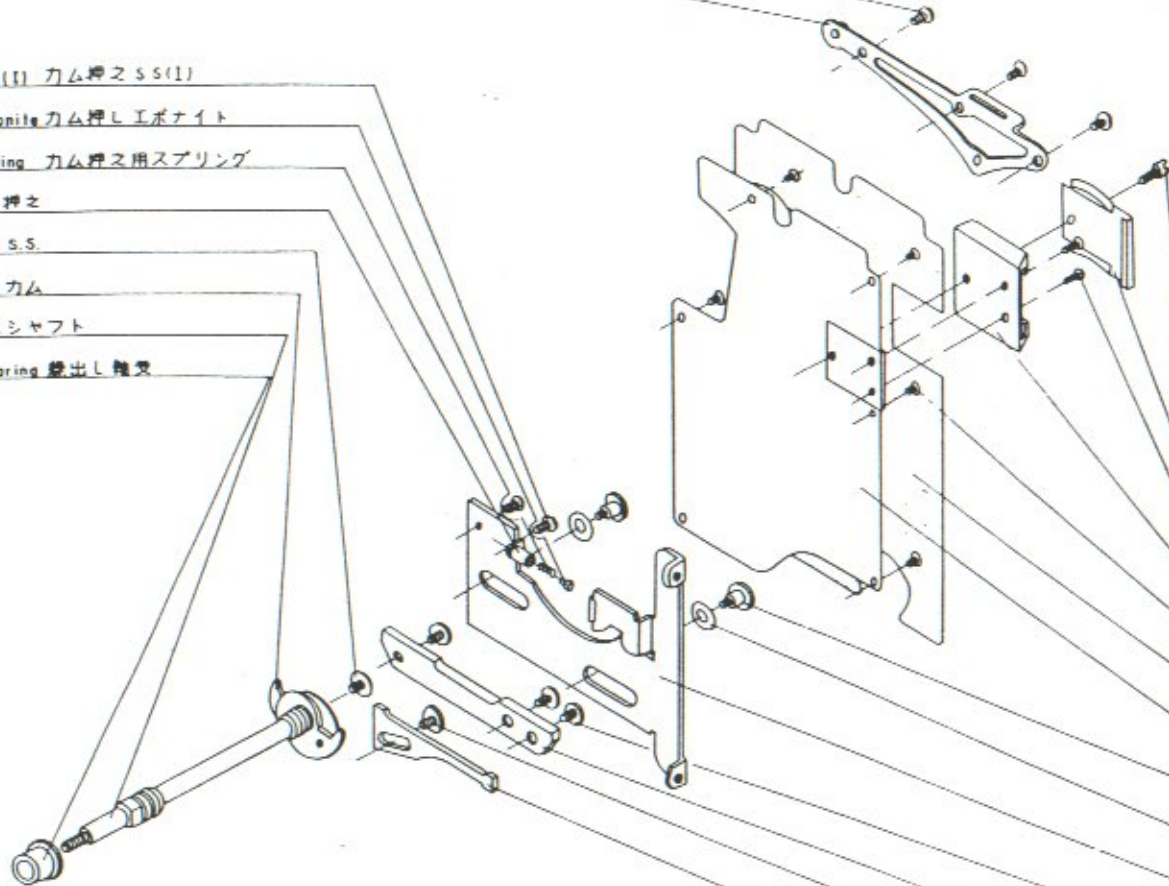

6D-131 Cam Shaft Bearing 繰出し軸受

3T-204 Accessory Shoe Decorating Plate S.S
取付座ストップビス

3T-203 Accessory Shoe Decorating Plate
取付座飾板

3T-202 Accessory Shoe S.S.
取付座止メビス

3T-201 Accessory Shoe
取付座

6D-169 Side Cover S.S
横蓋 S.S.